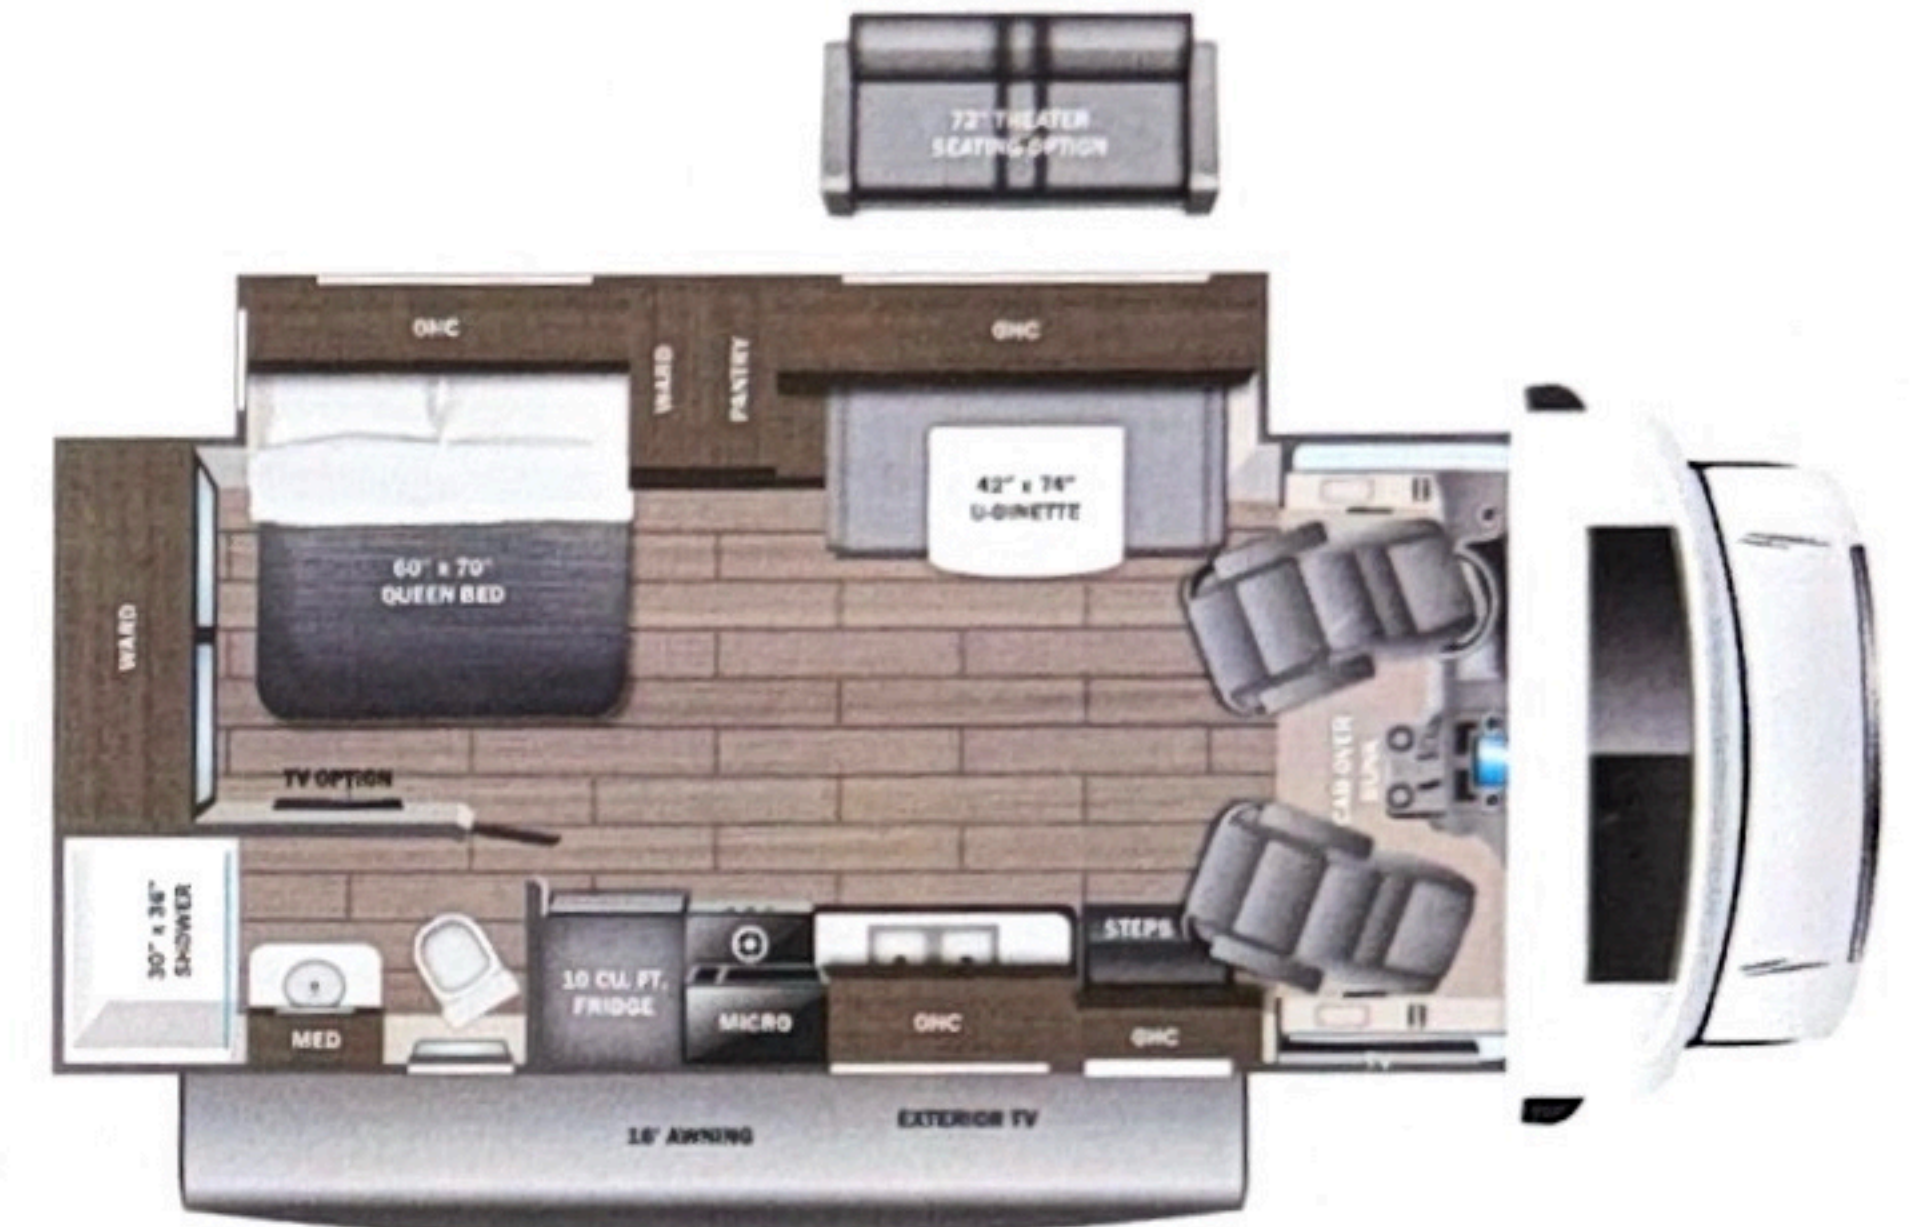

DIMENSIONS

Exterior height: 140.00"
Exterior width: 100.00"

CAPACITIES

Fresh water tank (gals.): 42.50
Gray water tank (gals.): 40.00
Black water/toilet tank (gals.): 31.00
Propane (lbs.): 41
Propane (gals.): 9
Water heater (gals.): 6.00

TIRES

Tire size (front): LT225/75R16E
Tire size (mid):
Tire size (rear): LT225/75R16E

Some dimensions may be rounded and may vary from the actual dimensions
Weights may be estimated calculations and may vary from the actual weight - refer to the vehicle weight labels for actual weights
Floorplans, features and specifications are subject to change without notice.