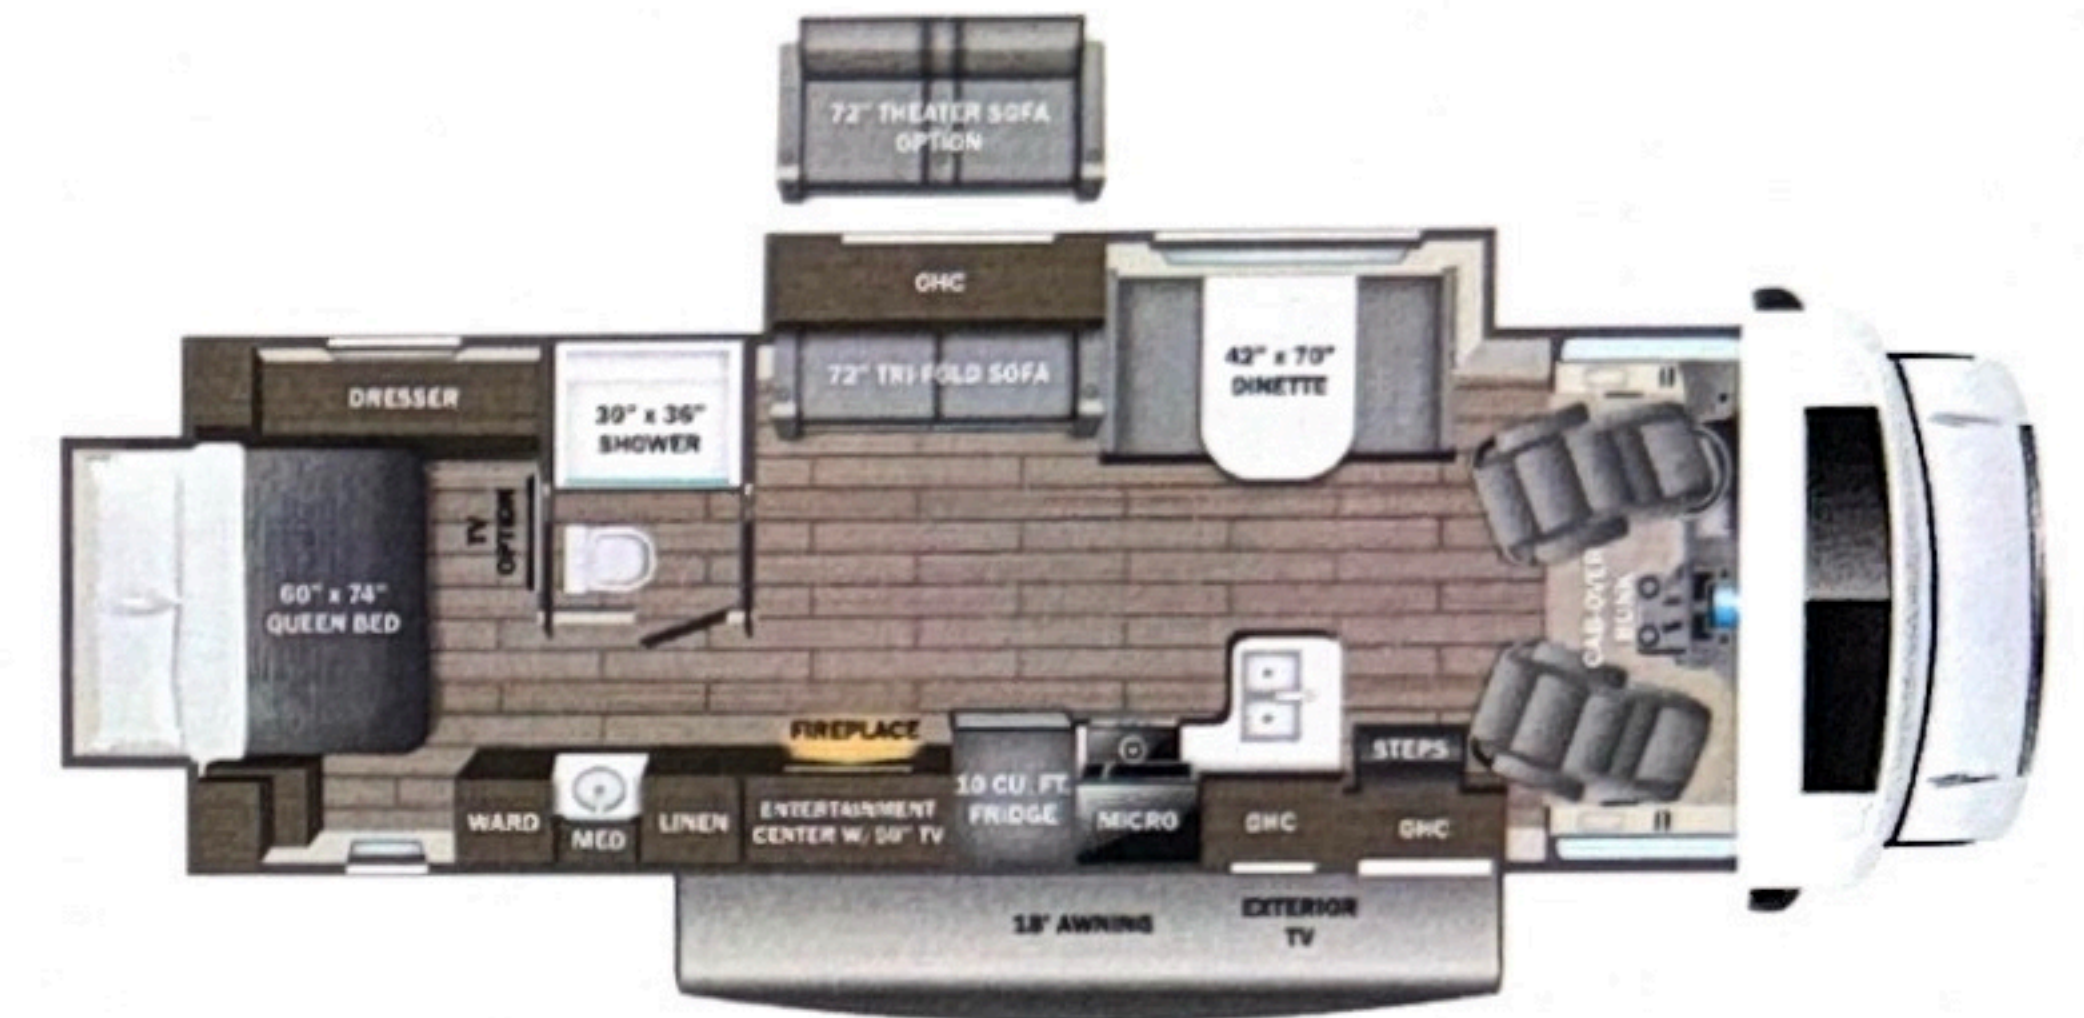

DIMENSIONS

Exterior height:.....140.00"
Exterior width:.....100.00"

CAPACITIES

Fresh water tank (gals.):...43.50
Gray water tank (gals.):...41.00
Black water/toilet tank (gals.):.....31.00
Propane (lbs.):.....41
Propane (gals.):.....9
Water heater (gals.):.....6.00

TIRES

Tire size (front):.....LT225/75R16E
Tire size (mid):.....
Tire size (rear):.....LT225/75R16E

Some dimensions may be rounded and may vary from the actual dimensions
Weights may be estimated calculations and may vary from the actual weight - refer to the vehicle weight labels for actual weights
Floorplans, features and specifications are subject to change without notice.