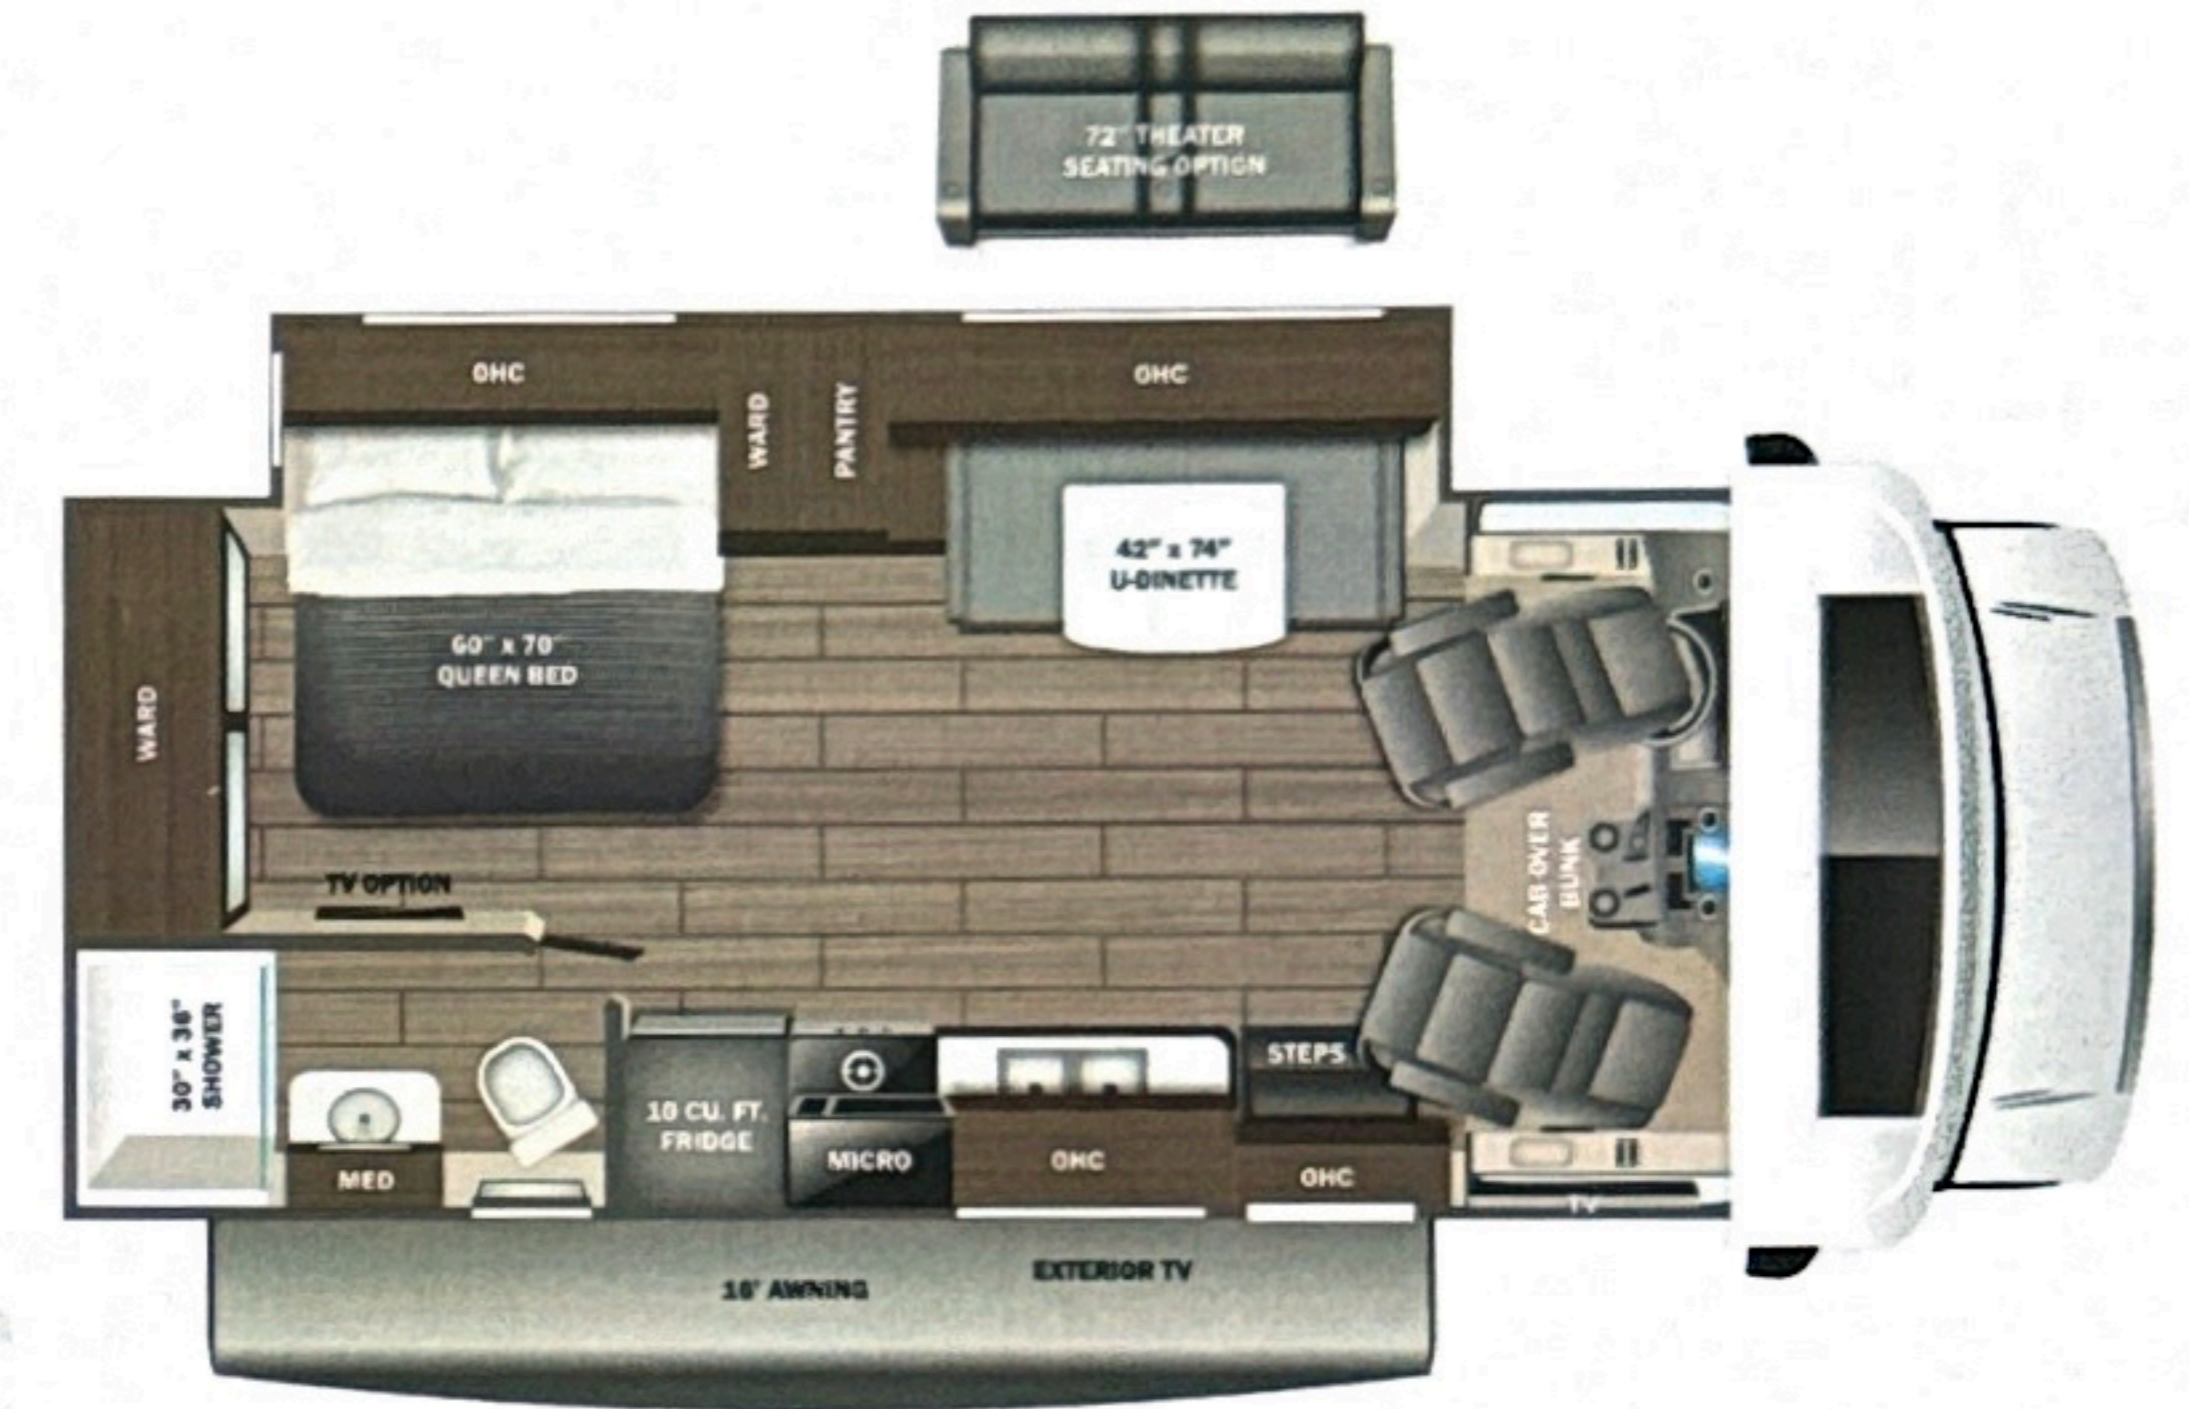

DIMENSIONS

Exterior height:.....140.00"
Exterior width:.....100.00"

CAPACITIES

Fresh water tank (gals.):...42.50
Gray water tank (gals.):...40.00
Black water/toilet tank (gals.):.....31.00
Propane (lbs.):.....41
Propane (gals.):.....9
Water heater (gals.):.....6.00

TIRES

Tire size (front):.....LT225/75R16E
Tire size (mid):.....
Tire size (rear):.....LT225/75R16E

Some dimensions may be rounded and may vary from the actual dimensions
Weights may be estimated calculations and may vary from the actual weight - refer to the vehicle weight labels for actual weights
Floorplans, features and specifications are subject to change without notice.