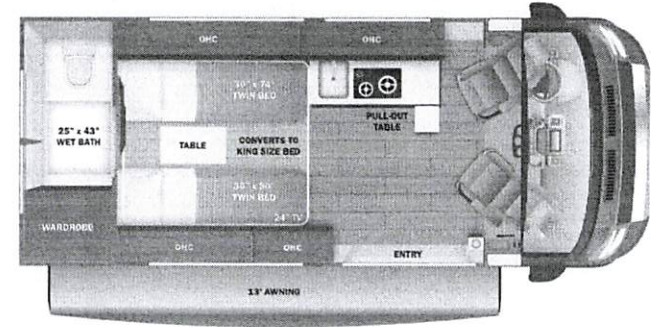

DIMENSIONS

Exterior height:.....111.00"
Exterior width:.....83.00"

CAPACITIES

Fresh water tank (gals.):...24.00
Gray water tank (gals.):...13.00
Black water/toilet tank (gals.):.....12.00
Propane (lbs.):.....20
Propane (gals.):.....4
Water heater (gals.):.....0.00

TIRES

Tire size (front):.....LT225/75R16E
Tire size (mid):.....
Tire size (rear):.....LT225/75R16E

Some dimensions may be rounded and may vary from the actual dimensions
Weights may be estimated calculations and may vary from the actual weight - refer to the vehicle weight labels for actual weights
Floorplans, features and specifications are subject to change without notice.