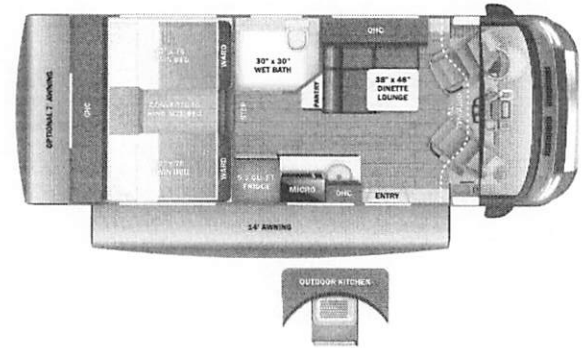

Condor

Serial #: 1JSLECBK6T1FT8057
Model: 22T CONDOR MHC
VIN#: 1FDRU8PG4RKB39851
Model Year: 2026 Dealer Name: LA MESA RV CENTER
8650 NW LTC PARKWAY
PORT ST. LUCIE, FL 34986
USA

Manufacturer's Suggested Retail Price

$250,404.00

TOTAL AMOUNT DOES NOT INCLUDE STATE AND LOCAL TAXES OR LICENSE FEES. THE PRICE SHOWN ABOVE MAY OR MAY NOT BE REPRESENTATIVE OF THE ACTUAL SELLING PRICE OF SIMILAR RECREATIONAL VEHICLES IN YOUR AREA.