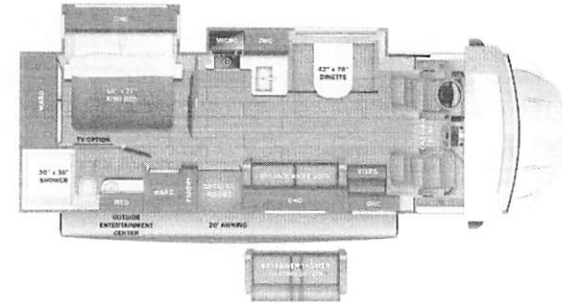

Standard Equipment

Optional Equipment

THE FOLLOWING ITEMS ARE STANDARD ON THIS MODEL

OPTIONAL EQUIPMENT INSTALLED ON THIS VEHICLE BY MANUFACTURER

1. **STANDARD INTERIOR EQUIPMENT**
2. Ford® SYNC® 4 infotainment center with Apple® CarPlay™ and Android Auto™
   - Audible lane departure warning
   - Pre-Collision Assist® with automatic emergency braking (AEB)
   - SOS Post-Crash Alert System™
   - Driver and passenger airbags
   - Safety Canopy® system with roll-fold side-curtain airbags
   - Remote keyless entry and perimeter anti-theft alarm
   - SecurLock® anti-theft ignition
   - Quad dual-beam halogen headlights
   - Rainlamp wiper activated headlights
   - Remote start
   - Adjustable gas/brake pedals
   - Cruise control
   - Power windows and door locks
   - Auxiliary start switch
   - 8-way power driver seat
   - Tilt steering wheel
   - Custom-molded ABS surround in cab-over area
   - Overhead bunk with 750 lb. capacity and safety net
   - Privacy curtain for cab area
   - 84 in. interior ceiling height with padded vinyl ceiling
   - High-intensity recessed LED ceiling lights
   - LED-lit fascia
   - Hardwood cabinet doors and drawer fronts
   - Soft-close cabinet doors and drawers
   - Deluxe hidden cabinet hinges
   - Ball-bearing drawer guides
   - Blackout night roller shades
   - 30,000 BTU auto-ignition furnace
   - 10 gal. gas/electric water heater
   - JBL® audio system
   - U-shaped dinette (30M)
   - Entegra-exclusive, easy-operation legless dinette table (32U, 33F)
   - 2-point lap safety belts in all designated seating locations
   - Car seat ladders (select floorplans)
   - 10 cu. ft. 12V refrigerator
   - All-in-one cooktop and oven
   - Residential-size microwave
   - Recessed stainless steel kitchen sink with sink covers
   - Solid-surface kitchen countertops
   - Decorative kitchen backsplash
   - Pop-up charging station in kitchen with 120V outlets and USB ports
   - Queen-size power Murphy Bed (30M)
   - Queen-size bed with bedspread and nightstands (33F)
   - Walk-around, king-size bed with bedspread and nightstands (32U)
   - USB port and wireless charging in nightstands
   - Large wardrobes
   - Bunks with industry-exclusive 300 lb. capacity each (33F)
   - Shower with decorative surround, glass door, skylight and light
   - Aqua View® SHOWERMISER™ water management system
   - Recessed stainless steel bathroom sink
   - Toilet with foot flush
   - Powered roof vent in bathroom with wall switch
   - Smoke alarm
   - Carbon monoxide detector
   - Fire extinguisher

Base price	275,550.00
STILLWATER DECOR	n/c
USA STANDARDS	n/c
CHASSIS STANDARD - F550	n/c
CUSTOMER VALUE PACKAGE	25,493.00
GOLDEN STATE EDITION	26,993.00
BEDROOM TV	413.00
DUAL ACS	1,193.00
10 CU. FT. 12V REFRIGERATOR	n/c
ALUMINUM SEATING	2,993.00
THEATER SEATING SOFA	2,093.00

PN 220141

UNIT TOTAL **334,728.00**

DEALER INSTALLED OPTIONS

DIMENSIONS

Exterior height:.....150.00"
Exterior width:.....101.00"
Tire size (front):.....225/70R19.5G
Tire size (mid):.....
Tire size (rear):.....225/70R19.5G

CAPACITIES