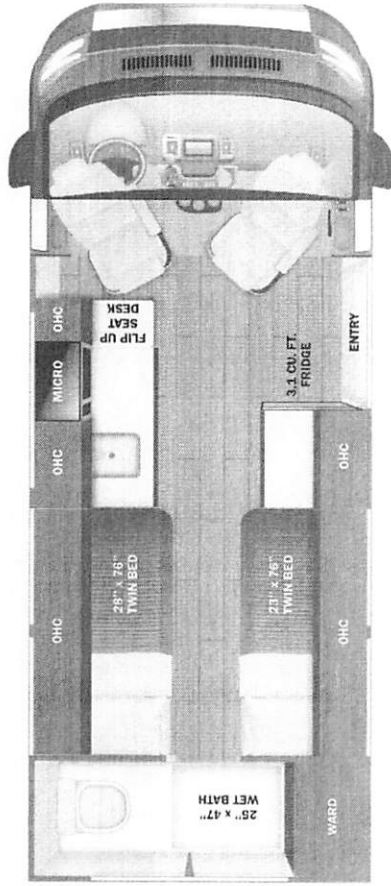

ENTEGRA

COACH

Expense

Serial #: 1JSREBBKGT1CT8071
Model: 21T EXPANSE MHB
VIN#: 1FDRU8UG5SKA48100
Model Year: 2026 Dealer Name: LA MESA RV CENTER

8650 NW LTC PARKWAY
PORT ST. LUCIE, FL 34986
USA

Manufacturer's Suggested Retail Price

2+3 YEAR WARRANTY

Some dimensions may be rounded and may vary from the actual dimensions...
Weights may be estimated calculations and may vary from the actual weights...
Floorplans, features and specifications are subject to change without notice.

Optional Equipment

Table with 2 columns: Description and Price. Includes items like MERIDIAN DECOR, SILVER CHASSIS EXTERIOR, and NO STARLINK SATELLITE SYSTEM.

Standard Equipment

Table with 2 columns: Description and Price. Lists standard features like SYNC4 HD NAV, 360 camera, and various interior amenities.