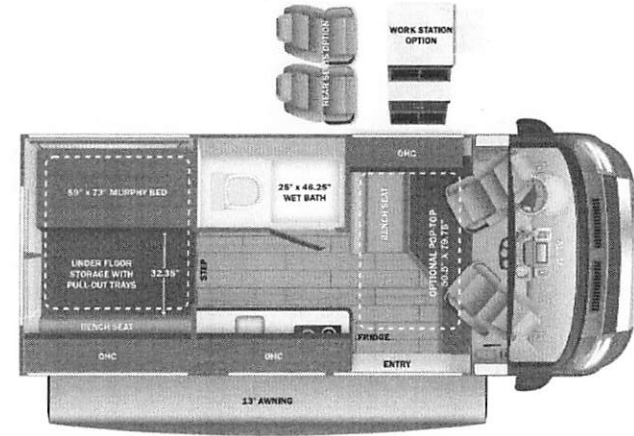

DIMENSIONS

Exterior height:.....111.03"
Exterior width:.....83.03"

CAPACITIES

Fresh water tank (gals.):...21.00
Gray water tank (gals.):...20.00
Black water/toilet tank (gals.):...10.00
Propane (lbs.):...20
Propane (gals.):...4
Water heater (gals.):...0.00

TIRES

Tire size (front):.....LT225/75R16E
Tire size (mid):.....
Tire size (rear):.....LT225/75R16E

Some dimensions may be rounded and may vary from the actual dimensions
Weights may be estimated calculations and may vary from the actual weight - refer to the vehicle weight labels for actual weights
Floorplans, features and specifications are subject to change without notice.