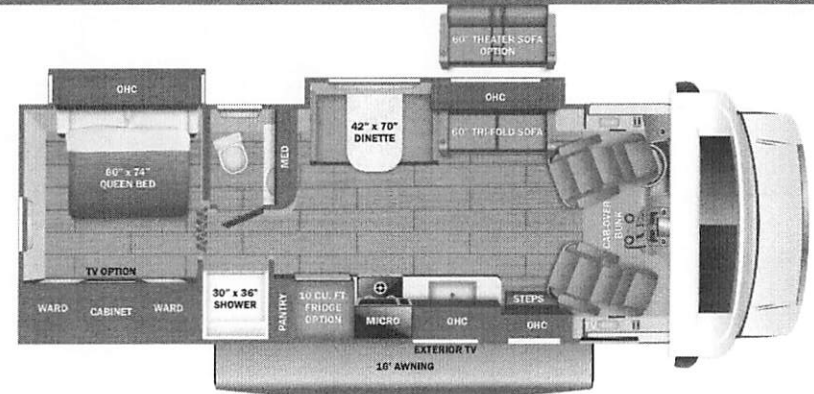

Esteem

Serial #: 1JSLECBR3T1BV8218
Model: 29V ESTEEM MHC
VIN#: 1FDXE4FN6TDD30986
Model Year: 2026 Dealer Name: LA MESA RV CENTER
8650 NW LTC PARKWAY
PORT ST. LUCIE, FL 34986
USA

Manufacturer's Suggested Retail Price

$213,993.00

TOTAL AMOUNT DOES NOT INCLUDE STATE AND LOCAL TAXES OR LICENSE FEES. THE PRICE SHOWN ABOVE MAY OR MAY NOT BE REPRESENTATIVE OF THE ACTUAL SELLING PRICE OF SIMILAR RECREATIONAL VEHICLES IN YOUR AREA.