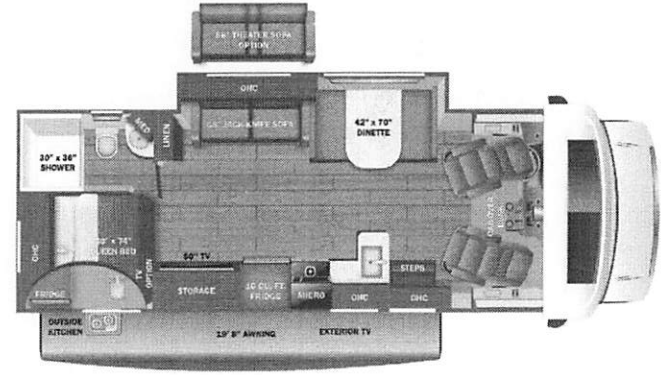

DIMENSIONS

Exterior height:.....140.00"
Exterior width:.....100.00"

CAPACITIES

Fresh water tank (gals.):...38.00
Gray water tank (gals.):...41.00
Black water/toilet tank (gals.):...32.00
Propane (lbs.):......41
Propane (gals.):......9
Water heater (gals.):.....6.00

TIRES

Tire size (front):.....LT225/75R16E
Tire size (mid):.....
Tire size (rear):.....LT225/75R16E

Some dimensions may be rounded and may vary from the actual dimensions
Weights may be estimated calculations and may vary from the actual weight - refer to the vehicle weight labels for actual weights
Floorplans, features and specifications are subject to change without notice.