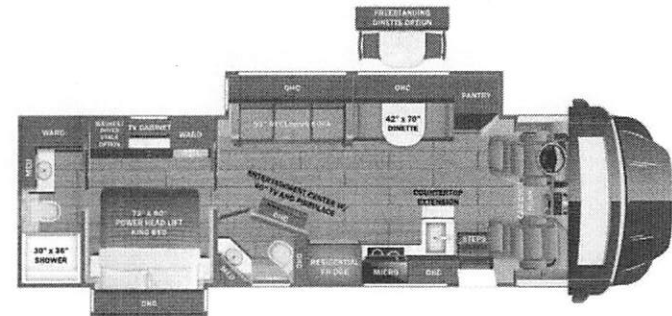

DIMENSIONS

Exterior height:.....160.00"
Exterior width:.....101.00"

CAPACITIES

Fresh water tank (gals.):...72.00
Gray water tank (gals.):...91.00
Black water/toilet tank (gals.):...63.00
Propane (lbs.):.....0
Propane (gals.):.....0
Water heater (gals.):.....0.00

TIRES

Tire size (front):.....275/80R22.5G
Tire size (mid):.....
Tire size (rear):.....275/80R22.5G

Some dimensions may be rounded and may vary from the actual dimensions
Weights may be estimated calculations and may vary from the actual weight - refer to the vehicle weight labels for actual weights
Floorplans, features and specifications are subject to change without notice.