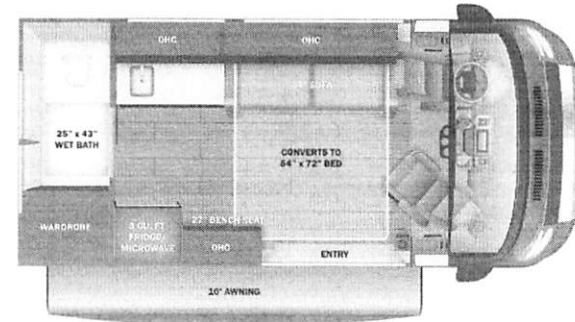

DIMENSIONS

Exterior height:.....111.00"
Exterior width:.....83.00"

CAPACITIES

Fresh water tank (gals.):...21.00
Gray water tank (gals.):...24.00
Black water/toilet tank (gals.):.....4.75
Propane (lbs.):.....0
Propane (gals.):.....0
Water heater (gals.):.....0.00

TIRES

Tire size (front):.....LT225/75R16E
Tire size (mid):.....
Tire size (rear):.....LT225/75R16E

Some dimensions may be rounded and may vary from the actual dimensions
Weights may be estimated calculations and may vary from the actual weight - refer to the vehicle weight labels for actual weights
Floorplans, features and specifications are subject to change without notice.