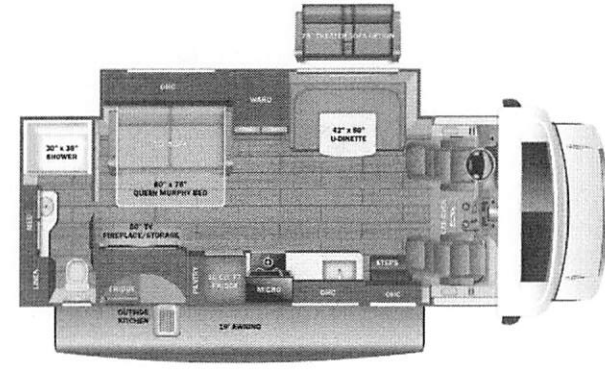

Manufacturer's Suggested Retail Price $184,983.00

TOTAL AMOUNT DOES NOT INCLUDE STATE AND LOCAL TAXES OR LICENSE FEES. THE PRICE SHOWN ABOVE MAY OR MAY NOT BE REPRESENTATIVE OF THE ACTUAL SELLING PRICE OF SIMILAR RECREATIONAL VEHICLES IN YOUR AREA.