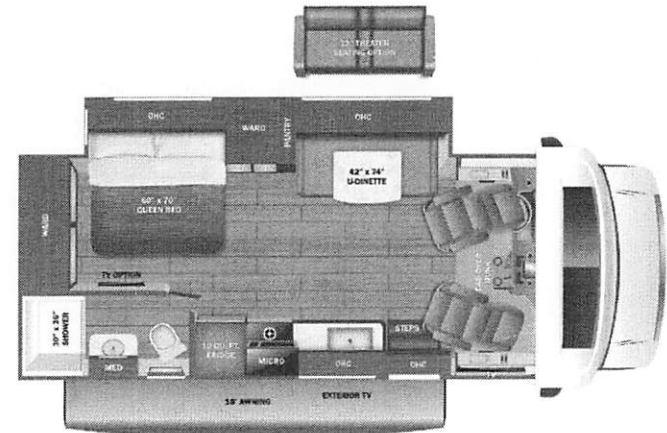

Manufacturer's Suggested Retail Price

$183,453.00

TOTAL AMOUNT DOES NOT INCLUDE STATE AND LOCAL TAXES OR LICENSE FEES. THE PRICE SHOWN ABOVE MAY OR MAY NOT BE REPRESENTATIVE OF THE ACTUAL SELLING PRICE OF SIMILAR RECREATIONAL VEHICLES IN YOUR AREA.