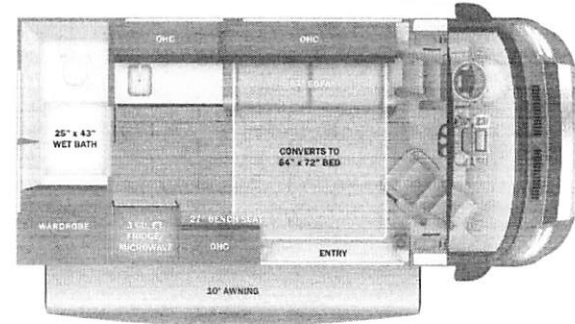

DIMENSIONS

Exterior height:.....111.00"
Exterior width:.....83.00"

CAPACITIES

Fresh water tank (gals.):...21.00
Gray water tank (gals.):...24.00
Black water/toilet tank (gals.):...4.75
Propane (lbs.):...0
Propane (gals.):...0
Water heater (gals.):...0.00

TIRES

Tire size (front):.....LT225/75R16E
Tire size (mid):.....
Tire size (rear):.....LT225/75R16E

Some dimensions may be rounded and may vary from the actual dimensions
Weights may be estimated calculations and may vary from the actual weight - refer to the vehicle weight labels for actual weights
Floorplans, features and specifications are subject to change without notice.