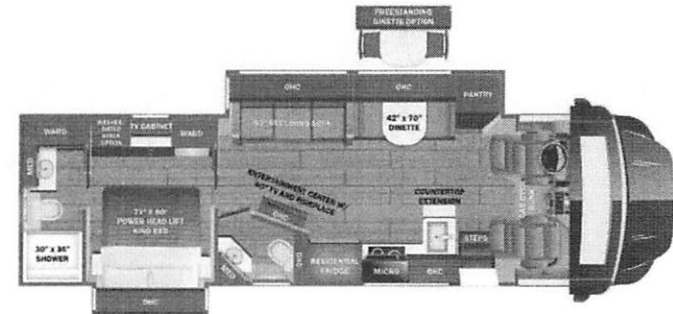

DIMENSIONS

Exterior height:.....160.00"
Exterior width:.....101.00"

CAPACITIES

Fresh water tank (gals.):...72.00
Gray water tank (gals.):...91.00
Black water/toilet tank (gals.):.....63.00
Propane (lbs.):.....0
Propane (gals.):.....0
Water heater (gals.):.....0.00

TIRES

Tire size (front):.....275/80R22.5G
Tire size (mid):.....
Tire size (rear):.....275/80R22.5G

Some dimensions may be rounded and may vary from the actual dimensions
***Weights may be estimated calculations and may vary from the actual weight
- refer to the vehicle weight labels for actual weights***
Floorplans, features and specifications are subject to change without notice.