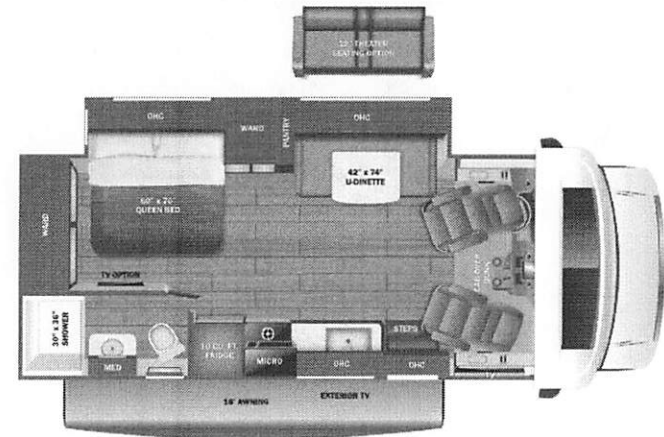

DIMENSIONS

Exterior height:.....140.00"
Exterior width:.....100.00"

CAPACITIES

Fresh water tank (gals.):...42.50
Gray water tank (gals.):...40.00
Black water/toilet tank (gals.):...31.00
Propane (lbs.):...41
Propane (gals.):...9
Water heater (gals.):...6.00

TIRES

Tire size (front):.....LT225/75R16E
Tire size (mid):.....
Tire size (rear):.....LT225/75R16E

Some dimensions may be rounded and may vary from the actual dimensions

***Weights may be estimated calculations and may vary from the actual weight

- refer to the vehicle weight labels for actual weights***

Floorplans, features and specifications are subject to change without notice.