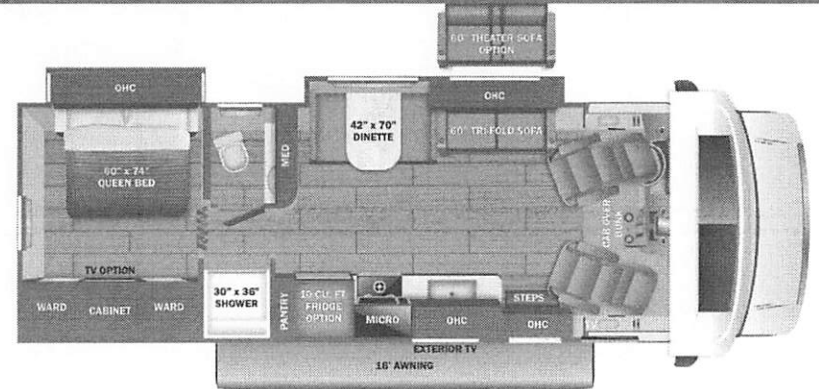

Manufacturer's Suggested Retail Price

$215,493.00

TOTAL AMOUNT DOES NOT INCLUDE STATE AND LOCAL TAXES OR LICENSE FEES. THE PRICE SHOWN ABOVE MAY OR MAY NOT BE REPRESENTATIVE OF THE ACTUAL SELLING PRICE OF SIMILAR RECREATIONAL VEHICLES IN YOUR AREA.