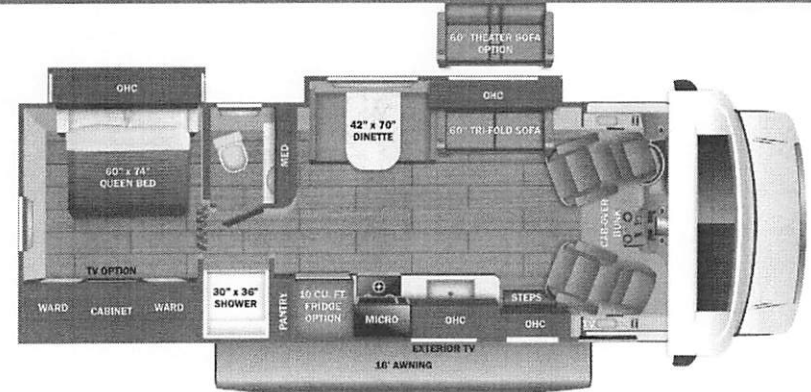

Manufacturer's Suggested Retail Price

$215,493.00

TOTAL AMOUNT DOES NOT INCLUDE STATE AND LOCAL TAXES OR LICENSE FEES. THE PRICE SHOWN ABOVE MAY OR MAY NOT BE REPRESENTATIVE OF THE ACTUAL SELLING PRICE OF SIMILAR RECREATIONAL VEHICLES IN YOUR AREA.