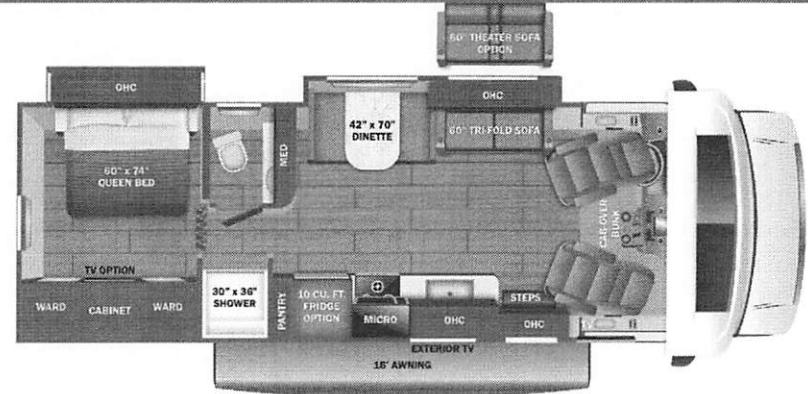

Manufacturer's Suggested Retail Price

$215,493.00

TOTAL AMOUNT DOES NOT INCLUDE STATE AND LOCAL TAXES OR LICENSE FEES. THE PRICE SHOWN ABOVE MAY OR MAY NOT BE REPRESENTATIVE OF THE ACTUAL SELLING PRICE OF SIMILAR RECREATIONAL VEHICLES IN YOUR AREA