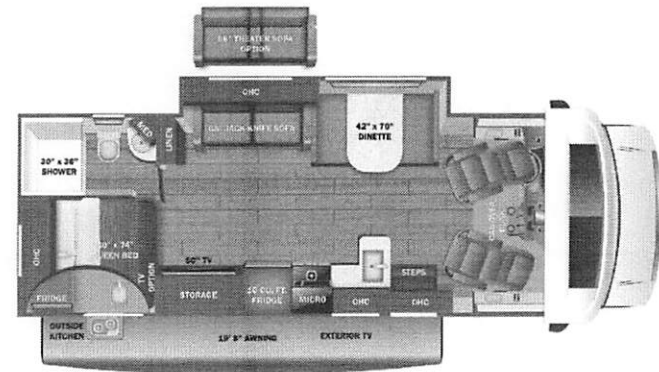

DIMENSIONS

Exterior height:.....140.00"
Exterior width:.....100.00"

CAPACITIES

Fresh water tank (gals.)...38.00
Gray water tank (gals.)...41.00
Black water/toilet tank (gals.)...32.00
Propane (lbs.)...41
Propane (gals.)...9.9
Water heater (gals.)...6.00

TIRES

Tire size (front):.....LT225/75R16E
Tire size (mid):.....
Tire size (rear):.....LT225/75R16E

Some dimensions may be rounded and may vary from the actual dimensions

***Weights may be estimated calculations and may vary from the actual weight

- refer to the vehicle weight labels for actual weights***

Floorplans, features and specifications are subject to change without notice.

2+3
YEAR YEAR
WARRANTY