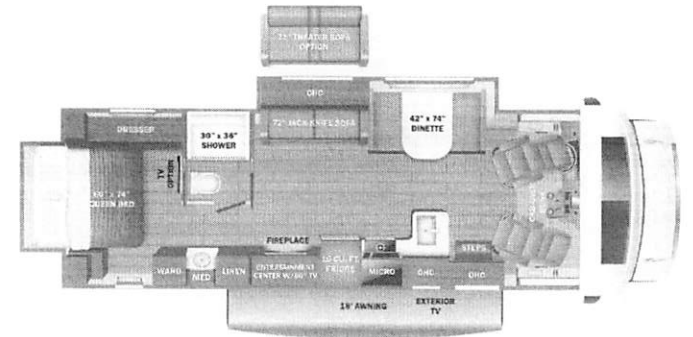

DIMENSIONS

Exterior height:.....140.00"
Exterior width:.....100.00"

CAPACITIES

Fresh water tank (gals.):...41.50
Gray water tank (gals.):...41.00
Black water/toilet tank (gals.):...31.00
Propane (lbs.):...41
Propane (gals.):...9
Water heater (gals.):...6.00

TIRES

Tire size (front):.....LT225/75R16E
Tire size (mid):.....
Tire size (rear):.....LT225/75R16E

Some dimensions may be rounded and may vary from the actual dimensions

Weights may be estimated calculations and may vary from the actual weight - refer to the vehicle weight labels for actual weights

Floorplans, features and specifications are subject to change without notice.