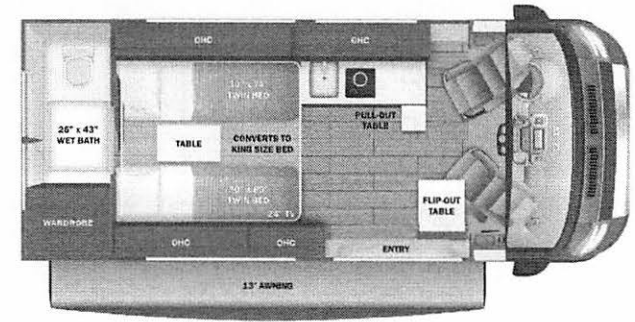

DIMENSIONS

Exterior height:.....111.00"
Exterior width:.....83.00"

CAPACITIES

Fresh water tank (gals.):...18.00
Gray water tank (gals.):...14.50
Black water/toilet tank (gals.):...13.00
Propane (lbs.):.....0
Propane (gals.):.....0
Water heater (gals.):.....0.00

TIRES

Tire size (front):.....LT225/75R16C
Tire size (mid):.....
Tire size (rear):.....LT225/75R16C

Some dimensions may be rounded and may vary from the actual dimensions
Weights may be estimated calculations and may vary from the actual weight - refer to the vehicle weight labels for actual weights
Floorplans, features and specifications are subject to change without notice.

This is provided as an information resource only. Previous owner(s) may have removed, altered or changed equipment after the unit was originally delivered.