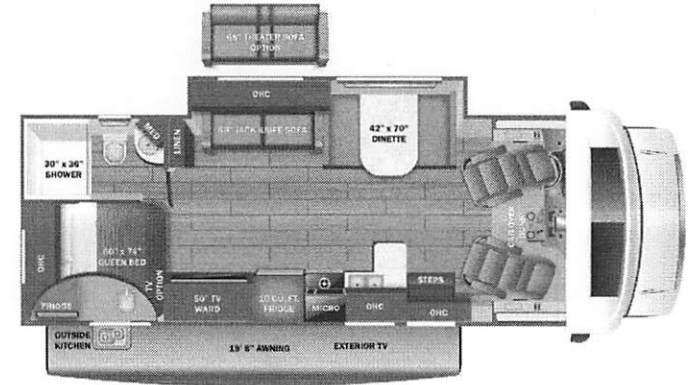

DIMENSIONS

Exterior height:.....140.00"
Exterior width:.....100.00"

CAPACITIES

Fresh water tank (gals.):...38.00
Gray water tank (gals.):...41.00
Black water/toilet tank (gals.):.....32.00
Propane (lbs.):.....41
Propane (gals.):.....9
Water heater (gals.):.....6.00

TIRES

Tire size (front):.....LT225/75R16E
Tire size (mid):.....
Tire size (rear):.....LT225/75R16E

Some dimensions may be rounded and may vary from the actual dimensions
Weights may be estimated calculations and may vary from the actual weight - refer to the vehicle weight labels for actual weights
Floorplans, features and specifications are subject to change without notice.