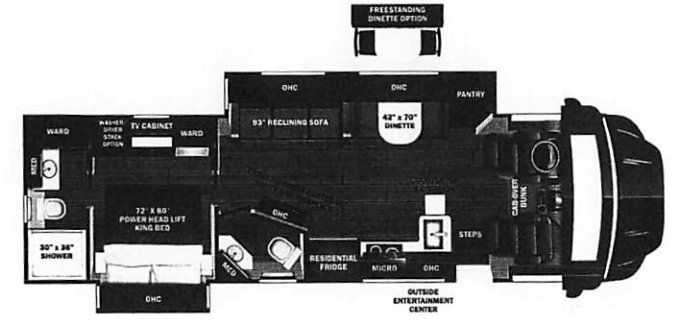

DIMENSIONS

Exterior height:.....160.00*
Exterior width:.....101.00*

CAPACITIES

Fresh water tank (gals.):...72.00
Gray water tank (gals.):...91.00
Black water/toilet tank (gals.):...63.00
Propane (lbs.):.....0
Propane (gals.):.....0
Water heater (gals.):.....0.00

TIRES

Tire size (front):.....275/80R22.5G
Tire size (mid):.....
Tire size (rear):.....275/80R22.5G

Some dimensions may be rounded and may vary from the actual dimensions
Weights may be estimated calculations and may vary from the actual weight
- refer to the vehicle weight labels for actual weights***
Floorplans, features and specifications are subject to change without notice.