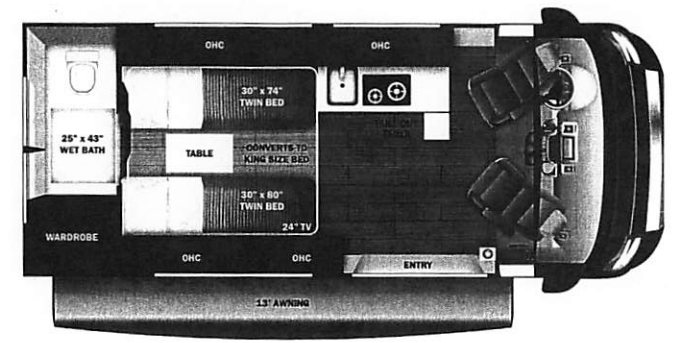

DIMENSIONS

Exterior height:.....111.00*
Exterior width:.....83.00*

CAPACITIES

Fresh water tank (gals.):...24.00
Gray water tank (gals.):...13.00
Black water/toilet tank (gals.):.....12.00
Propane (lbs.):.....20
Propane (gals.):.....4
Water heater (gals.):.....0.00

TIRES

Tire size (front):.....LT225/75R16C
Tire size (mid):.....
Tire size (rear):.....LT225/75R16C

Some dimensions may be rounded and may vary from the actual dimensions
Weights may be estimated calculations and may vary from the actual weight
- refer to the vehicle weight labels for actual weights***
Floorplans, features and specifications are subject to change without notice.