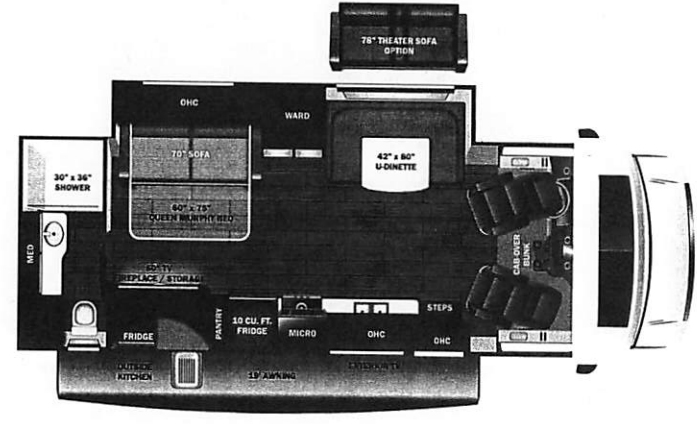

DIMENSIONS

Exterior height:.....140.00"
Exterior width:.....100.00"

CAPACITIES

Fresh water tank (gals.):...43.50
Gray water tank (gals.):...40.00
Black water/toilet tank (gals.):...31.00
Propane (lbs.):...41
Propane (gals.):...9
Water heater (gals.):...6.00

TIRES

Tire size (front):.....LT225/75R16E
Tire size (mid):.....
Tire size (rear):.....LT225/75R16E

Some dimensions may be rounded and may vary from the actual dimensions
Weights may be estimated calculations and may vary from the actual weight - refer to the vehicle weight labels for actual weights
Floorplans, features and specifications are subject to change without notice.