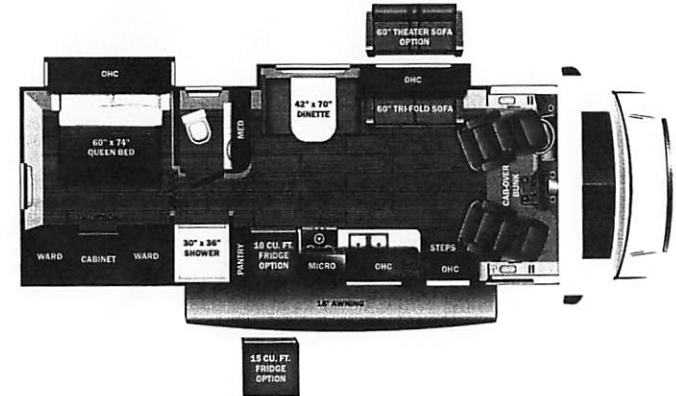

DIMENSIONS

Exterior height:.....140.00"
Exterior width:.....100.00"

CAPACITIES

Fresh water tank (gals.)....47.00
Gray water tank (gals.)....41.00
Black water/toilet tank (gals.).....32.00
Propane (lbs.).....56
Propane (gals.).....13
Water heater (gals.).....6.00

TIRES

Tire size (front):.....LT225/75R16E
Tire size (mid):.....
Tire size (rear):.....LT225/75R16E

Some dimensions may be rounded and may vary from the actual dimensions
Weights may be estimated calculations and may vary from the actual weight - refer to the vehicle weight labels for actual weights
Floorplans, features and specifications are subject to change without notice.