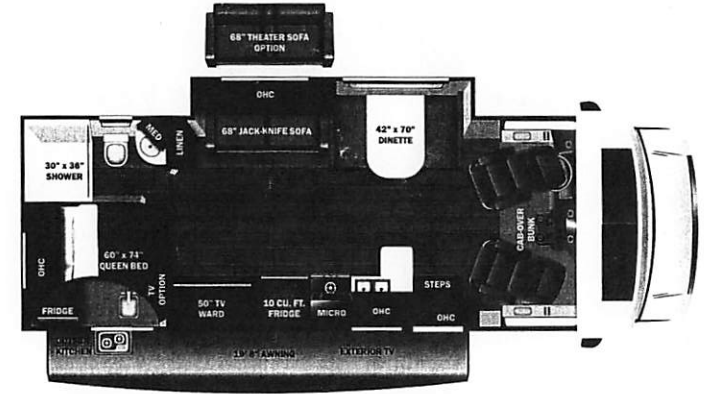

DIMENSIONS

Exterior height:.....140.00"
Exterior width:.....100.00"

CAPACITIES

Fresh water tank (gals.)...38.00
Gray water tank (gals.)....41.00
Black water/toilet tank (gals.).....32.00
Propane (lbs.).....41
Propane (gals.).....9
Water heater (gals.).....6.00

TIRES

Tire size (front):.....LT225/75R16E
Tire size (mid):.....
Tire size (rear):.....LT225/75R16E

Some dimensions may be rounded and may vary from the actual dimensions
Weights may be estimated calculations and may vary from the actual weight - refer to the vehicle weight labels for actual weights
Floorplans, features and specifications are subject to change without notice.