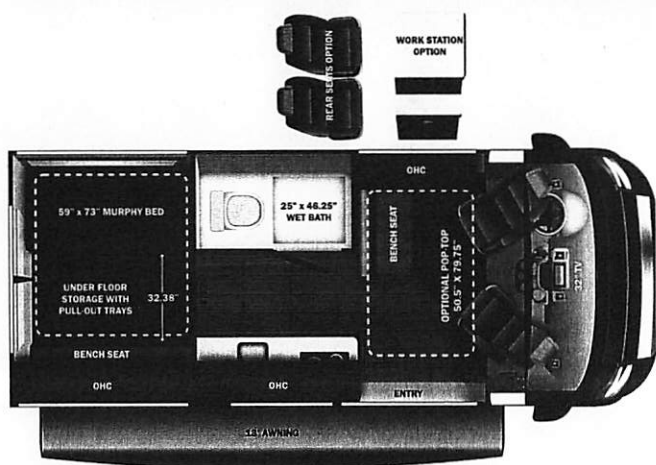

DIMENSIONS

Exterior height:.....111.00"
Exterior width:.....83.00"

CAPACITIES

Fresh water tank (gals.):...21.00
Gray water tank (gals.):...20.00
Black water/toilet tank (gals.):...10.00
Propane (lbs.):.....20
Propane (gals.):.....4
Water heater (gals.):.....0.00

TIRES

Tire size (front):.....LT225/75R16E
Tire size (mid):.....
Tire size (rear):.....LT225/75R16E

Some dimensions may be rounded and may vary from the actual dimensions
Weights may be estimated calculations and may vary from the actual weight - refer to the vehicle weight labels for actual weights
Floorplans, features and specifications are subject to change without notice.