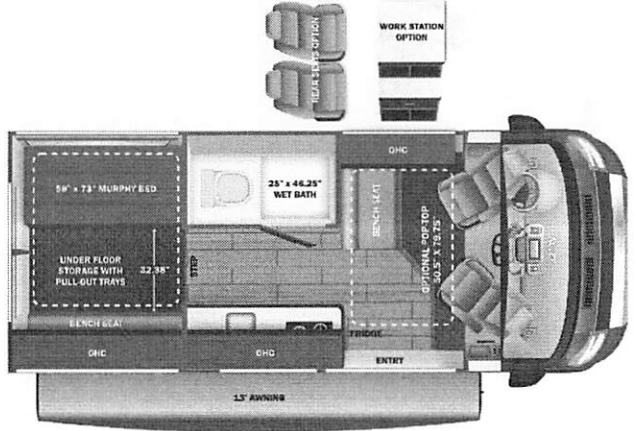

DIMENSIONS

Exterior height:.....111.00"
Exterior width:.....83.00"

CAPACITIES

Fresh water tank (gals.):...21.00
Gray water tank (gals.):...20.00
Black water/toilet tank (gals.):...10.00
Propane (lbs.):...20
Propane (gals.):...4
Water heater (gals.):...0.00

TIRES

Tire size (front):.....LT225/75R16E
Tire size (mid):.....
Tire size (rear):.....LT225/75R16E

Some dimensions may be rounded and may vary from the actual dimensions
Weights may be estimated calculations and may vary from the actual weight - refer to the vehicle weight labels for actual weights
Floorplans, features and specifications are subject to change without notice.