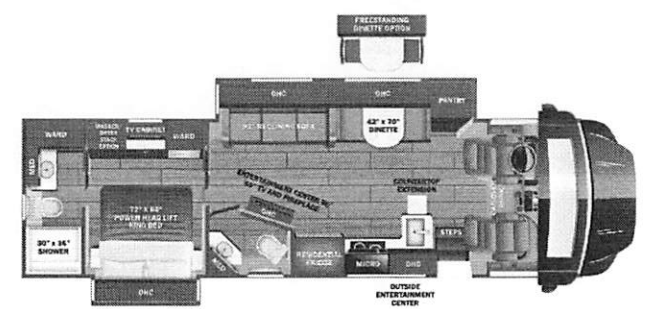

DIMENSIONS

Exterior height:.....160.00"
Exterior width:.....101.00"

CAPACITIES

Fresh water tank (gals.):...72.00
Gray water tank (gals.):...91.00
Black water/toilet tank (gals.):...63.00
Propane (lbs.):.....0.00
Propane (gals.):.....0.00
Water heater (gals.):.....0.00

TIRES

Tire size (front):.....275/80R22.5G
Tire size (mid):.....
Tire size (rear):.....275/80R22.5G

Some dimensions may be rounded and may vary from the actual dimensions
Weights may be estimated calculations and may vary from the actual weight - refer to the vehicle weight labels for actual weights
Floorplans, features and specifications are subject to change without notice.