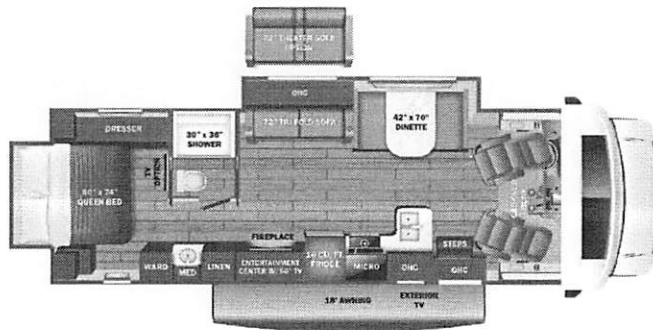

Manufacturer's Suggested Retail Price

$191,471.00

TOTAL AMOUNT DOES NOT INCLUDE STATE AND LOCAL TAXES OR LICENSE FEES. THE PRICE SHOWN ABOVE MAY OR MAY NOT BE REPRESENTATIVE OF THE ACTUAL SELLING PRICE OF SIMILAR RECREATIONAL VEHICLES IN YOUR AREA.