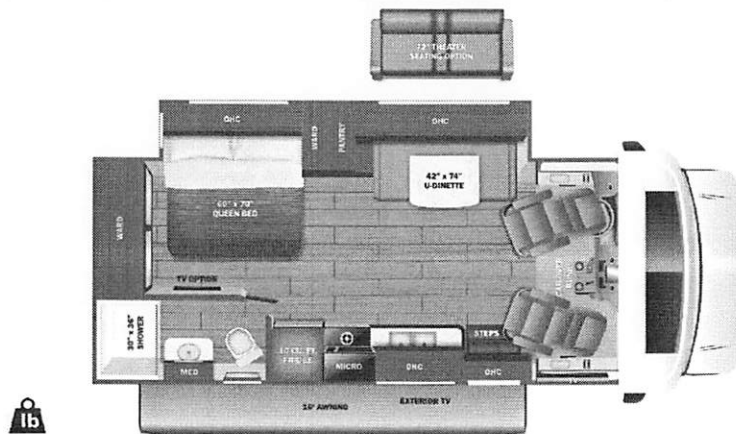

Manufacturer's Suggested Retail Price

$171,617.00

TOTAL AMOUNT DOES NOT INCLUDE STATE AND LOCAL TAXES OR LICENSE FEES. THE PRICE SHOWN ABOVE MAY OR MAY NOT BE REPRESENTATIVE OF THE ACTUAL SELLING PRICE OF SIMILAR RECREATIONAL VEHICLES IN YOUR AREA.