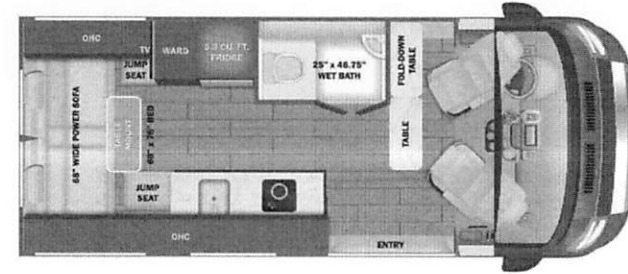

Standard Equipment

Optional Equipment

THE FOLLOWING ITEMS ARE STANDARD ON THIS MODEL

OPTIONAL EQUIPMENT INSTALLED ON THIS VEHICLE BY MANUFACTURER

Base price	201,300.00
CROWN POINT DECOR	n/c
USA STANDARDS	n/c
CUSTOMER VALUE PACKAGE	18,000.00

UNIT TOTAL 219,300.00

DEALER INSTALLED OPTIONS

DIMENSIONS

Exterior height:.....120.00"
Exterior width:.....86.00"

CAPACITIES

Fresh water tank (gals.):...24.00
Gray water tank (gals.):...14.00
Black water/toilet tank (gals.):...16.00
Propane (lbs.):.....20
Propane (gals.):.....4
Water heater (gals.):.....0.00

TIRES

Tire size (front):.....205/75R16C
Tire size (mid):.....
Tire size (rear):.....205/75R16C

Some dimensions may be rounded and may vary from the actual dimensions
Weights may be estimated calculations and may vary from the actual weight - refer to the vehicle weight labels for actual weights
Floorplans, features and specifications are subject to change without notice.