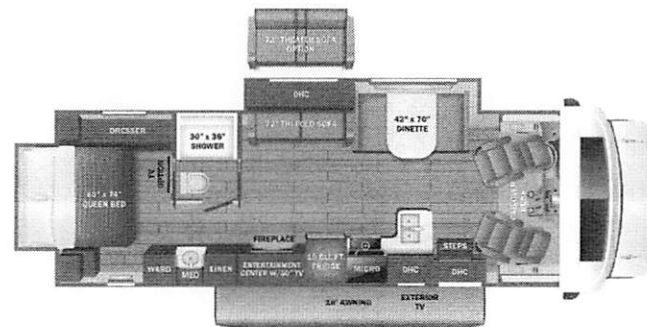

DIMENSIONS

Exterior height:.....140.00"
Exterior width:.....100.00"

CAPACITIES

Fresh water tank (gals.):...43.50
Gray water tank (gals.):...41.00
Black water/toilet tank (gals.):...31.00
Propane (lbs.):.....41
Propane (gals.):.....9
Water heater (gals.):.....6.00

TIRES

Tire size (front):.....LT225/75R16E
Tire size (mid):.....
Tire size (rear):.....LT225/75R16E

Some dimensions may be rounded and may vary from the actual dimensions

***Weights may be estimated calculations and may vary from the actual weight

- refer to the vehicle weight labels for actual weights***

Floorplans, features and specifications are subject to change without notice.