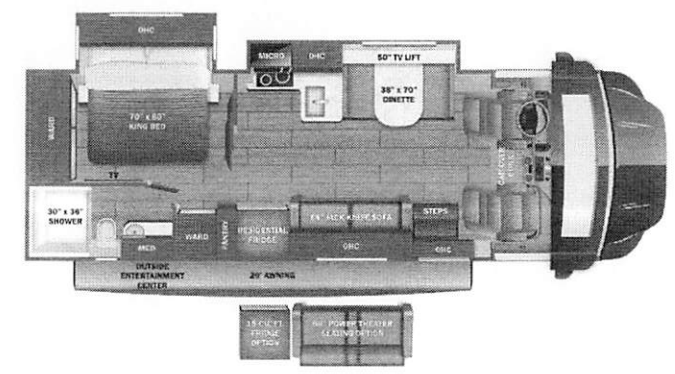

Base price	333,375.00
WARM RIVER DECOR	n/c
ARCADIAN ASH CABINETRY	30.00
PARCHED EARTH PAINT PACKAGE	30.00
USA STANDARDS	n/c
CUSTOMER VALUE PACKAGE	31,050.00
RESIDENTIAL REFRIGERATOR	n/c
IN MOTION DISH SATELLITE SYSTEM	n/c
POWER THEATER SEATING	n/c
SOFA	1,125.00
UNIT TOTAL	365,610.00
DEALER INSTALLED OPTIONS	

Manufacturer's Suggested Retail Price $365,610.00

TOTAL AMOUNT DOES NOT INCLUDE STATE AND LOCAL TAXES OR LICENSE FEES. THE PRICE SHOWN ABOVE MAY OR MAY NOT BE REPRESENTATIVE OF THE ACTUAL SELLING PRICE OF SIMILAR RECREATIONAL VEHICLES IN YOUR AREA.

DIMENSIONS

- Exterior height:.....150.00"
- Exterior width:.....101.00"
- Tire size (front):.....245, 70R19.5G
- Tire size (mid):.....
- Tire size (rear):.....245, 70R19.5G

CAPACITIES

- Fresh water tank (gals.):.....64.00
- Gray water tank (gals.):.....38.00
- Black water/toilet tank (gals.):.....30.00
- Propane (lbs.):.....83
- Propane (gals.):.....19
- Water heater (gals.):.....10.00

TIRES

Some dimensions may be rounded and may vary from the actual dimensions
Weights may be estimated calculations and may vary from the actual weight - refer to the vehicle weight labels for actual weights
Floorplans, features and specifications are subject to change without notice.