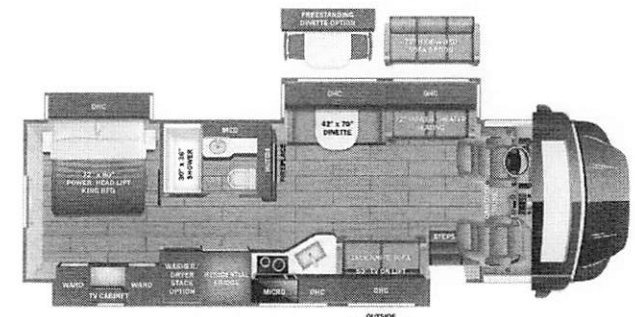

DIMENSIONS

Exterior height:.....160.00"
Exterior width:.....101.00"

CAPACITIES

Fresh water tank (gals.):...72.00
Gray water tank (gals.):...80.00
Black water/toilet tank (gals.):.....55.00
Propane (lbs.):.....0
Propane (gals.):.....0
Water heater (gals.):.....0.00

TIRES

Tire size (front):.....275, 80R22, 160
Tire size (mid):.....
Tire size (rear):.....275, 80R22, 160

Some dimensions may be rounded and may vary from the actual dimensions
Weights may be estimated calculations and may vary from the actual weight - refer to the vehicle weight labels for actual weights
Floorplans, features and specifications are subject to change without notice.