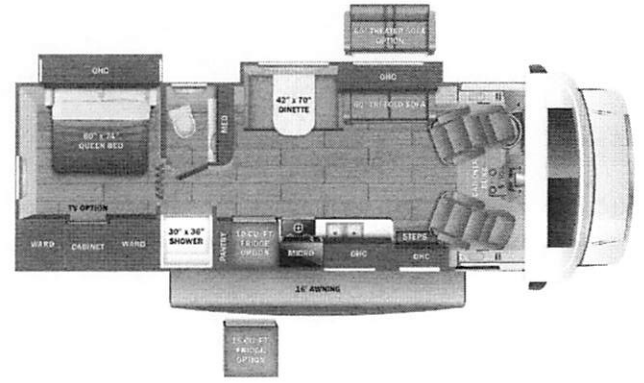

Estem

Serial #: 1JSLECBRXS1BV8196
Model: 29V ESTEEM MHC
VIN#: 1FDXE4FN7SDD24998
Model Year: 2025 Dealer Name: LA MESA RV CENTER, INC.
7430 COPLEY PARK PLACE
SAN DIEGO, CA 92111
USA

Manufacturer's Suggested Retail Price

$200,343.00

TOTAL AMOUNT DOES NOT INCLUDE STATE AND LOCAL TAXES OR LICENSE FEES. THE PRICE SHOWN ABOVE MAY OR MAY NOT BE REPRESENTATIVE OF THE ACTUAL SELLING PRICE OF SIMILAR RECREATIONAL VEHICLES IN YOUR AREA.