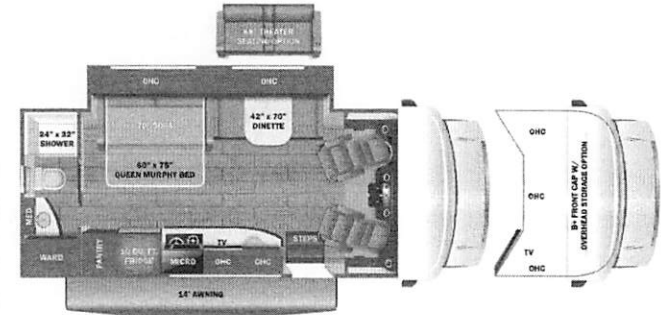

DIMENSIONS

Exterior height:.....137.00"
Exterior width:.....96.00"

TIRES

Tire size (front):.....LT215/85R16
Tire size (mid):.....
Tire size (rear):.....LT215/85R16

CAPACITIES

Fresh water tank (gals.):...35.00
Gray water tank (gals.):...31.00
Black water/toilet tank (gals.):...31.00
Propane (lbs.):.....41
Propane (gals.):.....9
Water heater (gals.):.....6.00

Some dimensions may be rounded and may vary from the actual dimensions
Weights may be estimated calculations and may vary from the actual weight - refer to the vehicle weight labels for actual weights
Floorplans, features and specifications are subject to change without notice.