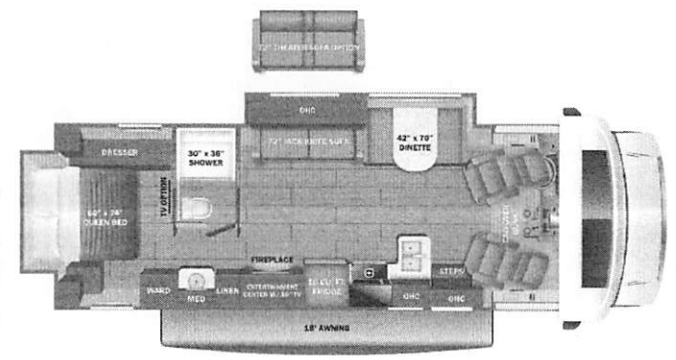

DIMENSIONS

Exterior height:.....140.00"
Exterior width:.....100.00"

CAPACITIES

Fresh water tank (gals.):...43.50
Gray water tank (gals.):...41.00
Black water/toilet tank (gals.):...31.00
Propane (lbs.):.....56
Propane (gals.):.....13
Water heater (gals.):.....6.00

TIRES

Tire size (front):.....LT225/75R16E
Tire size (mid):.....
Tire size (rear):.....LT225/75R16E

Some dimensions may be rounded and may vary from the actual dimensions
Weights may be estimated calculations and may vary from the actual weight - refer to the vehicle weight labels for actual weights
Floorplans, features and specifications are subject to change without notice.