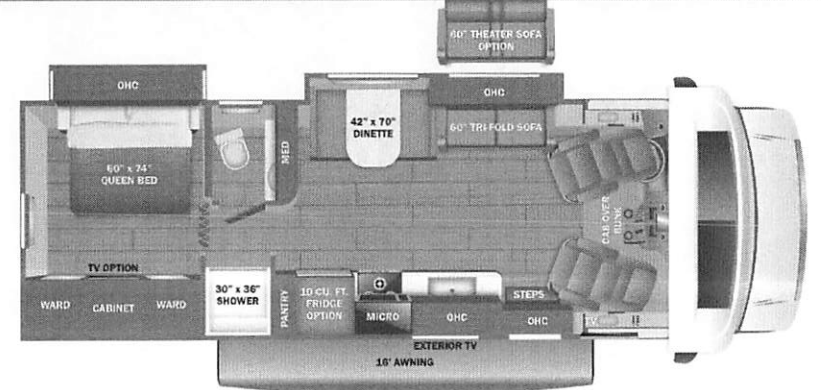

Manufacturer's Suggested Retail Price

$213,993.00

TOTAL AMOUNT DOES NOT INCLUDE STATE AND LOCAL TAXES OR LICENSE FEES. THE PRICE SHOWN ABOVE MAY OR MAY NOT BE REPRESENTATIVE OF THE ACTUAL SELLING PRICE OF SIMILAR RECREATIONAL VEHICLES IN YOUR AREA.