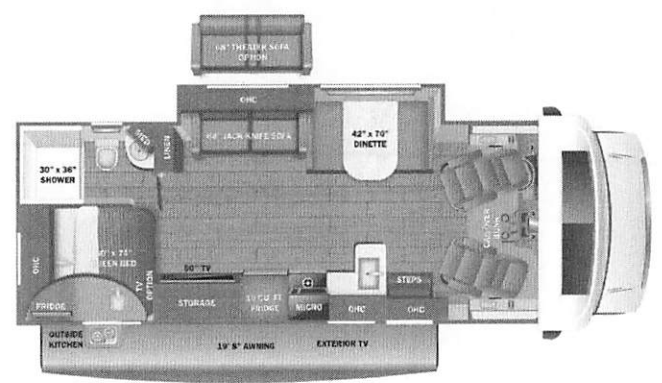

Manufacturer's Suggested Retail Price

$182,335.00

TOTAL AMOUNT DOES NOT INCLUDE STATE AND LOCAL TAXES OR LICENSE FEES. THE PRICE SHOWN ABOVE MAY OR MAY NOT BE REPRESENTATIVE OF THE ACTUAL SELLING PRICE OF SIMILAR RECREATIONAL VEHICLES IN YOUR AREA.