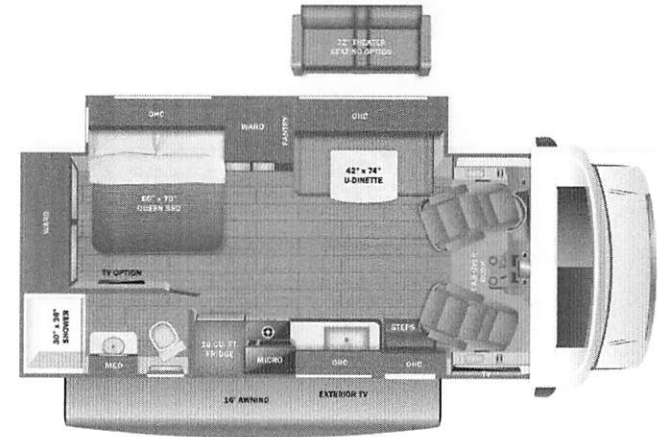

Manufacturer's Suggested Retail Price

$182,710.00

TOTAL AMOUNT DOES NOT INCLUDE STATE AND LOCAL TAXES OR LICENSE FEES. THE PRICE SHOWN ABOVE MAY OR MAY NOT BE REPRESENTATIVE OF THE ACTUAL SELLING PRICE OF SIMILAR RECREATIONAL VEHICLES IN YOUR AREA.