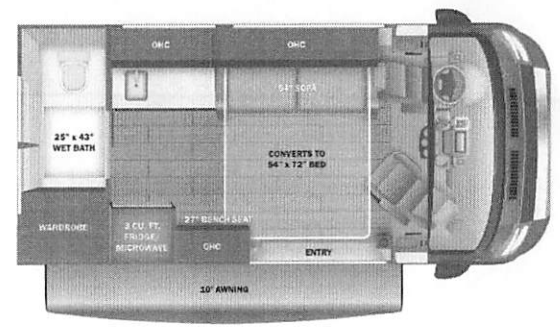

DIMENSIONS

Exterior height:	111.00"
Exterior width:	83.00"

CAPACITIES

Fresh water tank (gals.):	21.00
Gray water tank (gals.):	24.00
Black water/toilet tank (gals.):	4.75
Propane (lbs.):	0
Propane (gals.):	0
Water heater (gals.):	0.00

TIRES

Tire size (front):	LT225/75R16E
Tire size (mid):	
Tire size (rear):	LT225/75R16E

Some dimensions may be rounded and may vary from the actual dimensions
Weights may be estimated calculations and may vary from the actual weight - refer to the vehicle weight labels for actual weights
Floorplans, features and specifications are subject to change without notice.