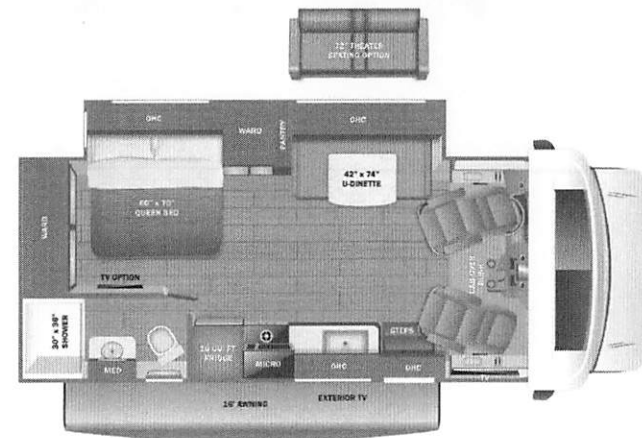

Manufacturer's Suggested Retail Price

$183,453.00

TOTAL AMOUNT DOES NOT INCLUDE STATE AND LOCAL TAXES OR LICENSE FEES. THE PRICE SHOWN ABOVE MAY OR MAY NOT BE REPRESENTATIVE OF THE ACTUAL SELLING PRICE OF SIMILAR RECREATIONAL VEHICLES IN YOUR AREA