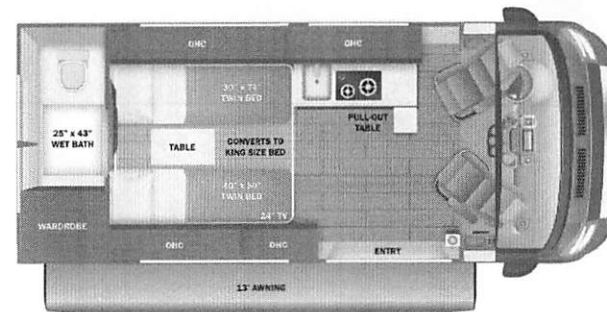

DIMENSIONS

Exterior height: .....111.00"
Exterior width: .....83.00"

CAPACITIES

Fresh water tank (gals.):.....24.00
Gray water tank (gals.):.....13.00
Black water/toilet tank (gals.):.....12.00
Propane (lbs.):.....0
Propane (gals.):.....0
Water heater (gals.):.....0.00

TIRES

Tire size (front):.....LT225/75R16E
Tire size (mid):.....
Tire size (rear):.....LT225/75R16E

Some dimensions may be rounded and may vary from the actual dimensions
Weights may be estimated calculations and may vary from the actual weight - refer to the vehicle weight labels for actual weights
Floorplans, features and specifications are subject to change without notice.