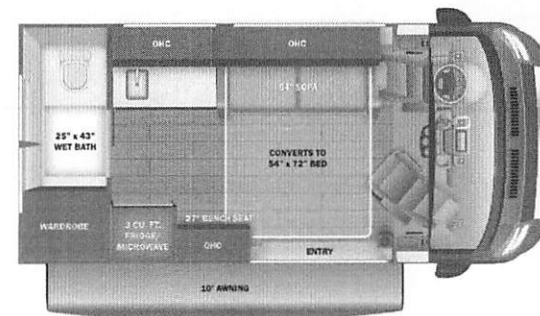

DIMENSIONS

Exterior height:.....111.00"
Exterior width:.....83.00"

CAPACITIES

Fresh water tank (gals.):...21.00
Gray water tank (gals.):...24.00
Black water/toilet tank (gals.):...4.75
Propane (lbs.):.....0
Propane (gals.):.....0
Water heater (gals.):.....0.00

TIRES

Tire size (front):.....LT225/75R16E
Tire size (mid):.....
Tire size (rear):.....LT225/75R16E

Some dimensions may be rounded and may vary from the actual dimensions
Weights may be estimated calculations and may vary from the actual weight - refer to the vehicle weight labels for actual weights
Floorplans, features and specifications are subject to change without notice.