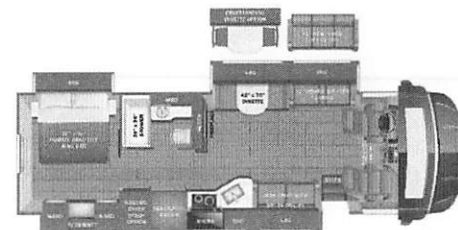

Standard Equipment

Optional Equipment

THE FOLLOWING ITEMS ARE STANDARD ON THIS MODEL

OPTIONAL EQUIPMENT INSTALLED ON THIS VEHICLE BY MANUFACTURER

Base price 417,600.00
MOUNTAIN PEAK DECOR n/c
STONEWALL GRAY CABINETRY 30.00
EXCLUDE DOVE WHITE FRONT
OVERHEAD ACCENT WOOD n/c
ALPI CHIARO TILE 743.00
RADIANT SILVER PAINT 30.00
USA STANDARDS n/c
CHASSIS UPCHARGE 17,993.00
CUSTOMER VALUE PACKAGE 11,250.00
NO WASHER/DRYER n/c
NON-BLACKOUT IN MOTION DISH SATELLITE SYSTEM n/c
NO STARLINK n/c
BOOTH DINETTE n/c
POWER THEATER SEATING SOFA n/c

UNIT TOTAL 447,646.00

DEALER INSTALLED OPTIONS

DIMENSIONS

Exterior height:.....160.00"
Exterior width:.....101.00"
Tire size (front):.....275/80R22.5G
Tire size (mid):.....
Tire size (rear):.....275/80R22.5G

CAPACITIES

Fresh water tank (gals.):...72.00
Gray water tank (gals.):...82.00
Black water/toilet tank (gals.):.....50.00
Propane (lbs.):.....0
Propane (gals.):.....0
Water heater (gals.):.....0.00

TIRES

Tire size (front):.....275/80R22.5G
Tire size (mid):.....
Tire size (rear):.....275/80R22.5G

Some dimensions may be rounded and may vary from the actual dimensions
Weights may be estimated calculations and may vary from the actual weight - refer to the vehicle weight labels for actual weights
Floorplans, features and specifications are subject to change without notice.