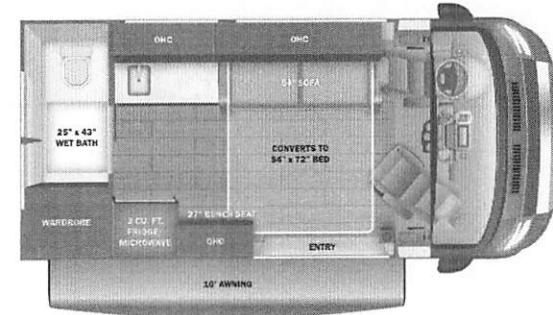

DIMENSIONS

Exterior height:.....111.00"
Exterior width:.....83.00"

CAPACITIES

Fresh water tank (gals.):...21.00
Gray water tank (gals.):...24.00
Black water/toilet tank (gals.):.....4.75
Propane (lbs.):.....0
Propane (gals.):.....0
Water heater (gals.):.....0.00

TIRES

Tire size (front):.....LT225/75R16E
Tire size (mid):.....
Tire size (rear):.....LT225/75R16E

Some dimensions may be rounded and may vary from the actual dimensions
Weights may be estimated calculations and may vary from the actual weight - refer to the vehicle weight labels for actual weights
Floorplans, features and specifications are subject to change without notice.